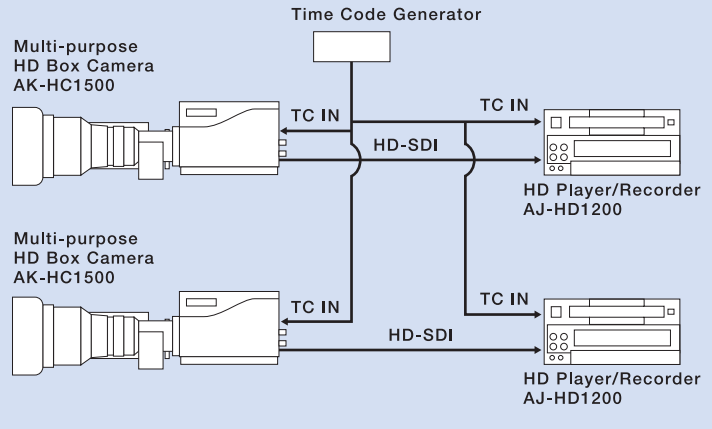

Example of Multiple Camera System

SPECIFICATIONS

CCD	2/3" 1-mega pixel IT-CCD
Image sensing method	GBR Image sensing method
Total number of pixels	1,370 (H) × 744 (V)
Effective number of pixels	1,280 (H) × 720 (V)
Optical prism	F1.4 Prism
Optical filter	(ND) 100 %, 25 %, 6.3 %, 1.6 %
Lens mount	Bayonet type
Sensitivity	F10.0 at 2,000 lx
Minimum Illumination	0.015 lx (F1.4/68 dB)

Gain	68 dB Max.
S/N	54 dB
Smear	Less than -130 dB
M.T.F.	45 % (27.5 MHz, 720/60p)
Storage temperature	-4 °F to 140 °F (-20 °C to +60 °C)
Operating temperature	32 °F to 104 °F (0 °C to +40 °C)
Power consumption	Approx. 18 W (DC12 V)
Dimensions (W×H×D)	Approx. 3-9/16", 4-10/16", 6-5/16" (90 mm×117 mm×160 mm)
Weight	Approx. 3.5 lbs (1.6 kg)

Panasonic

Matsushita Electric Industrial Co., Ltd.
Panasonic System Solutions Company
Corporate Broadcast and Multimedia Division

4-3-1 Tsunashima-Higashi, Kohoku-ku,
Yokohama City 223-8639, Japan

<http://panasonic.biz/broad/>

[Countries and Regions]

Argentina	+54 1 308 1610	Korea	+82 2 2106 6666	Spain	+34 (93) 425 93 00
Australia	+61 2 9887 6222	Kuwait	+965 481 2123	Sweden	+46 (8) 680 26 41
Austria	+43 (0)1 610 80 773	Lebanon	+961 1 216827	Switzerland	+41 (0)41 259 96 32
Bahrain	+973 252292	Malaysia	+60 3 5549 5422	Taiwan	+886 2 2725 9100
Belgium	+32 (0)2 481 04 57	Mexico	+52 5 488 1000	Thailand	+66 2 731 8888
Bulgaria	+359 2 946 0786	Montenegro, Serbia	+381 (0)26 466 25 20	Turkey	+90 216 578 3700
Brazil	+55 11 3889 4035	Netherlands	+31 73 64 02 577	U.A.E.	+971 4 282201
Canada	+1 905 624 5010	New Zealand	+64 9 272 0100	Ukraine	+380 44 4903437
China	+86 10 6515 8828	Norway	+47 67 91 78 00		+380 44 4903438
(Hong Kong)	+852 2313 0888	Pakistan	+92 5370320 21		[ext. 112]
Czech Republic	+420 236 032 552/511	Panama	+507 229 2955	U.K.	+44 (0) 1344 70 69 20
Denmark	+45 43 20 08 57	Peru	+51 145 29470	U.S.A.	+1 201 348 5300
Egypt	+20 2 3938151	Philippines	+63 2 633 6162		+1 800 528 8601
Finland, Latvia, Lithuania, Estonia	+358 (9)521 52 53	Poland	+48 (22)338 1100		
France	+33 (0)1 49 46 43 59	Portugal	+351 21 425 77 04		
Germany	+49 (0)611 235 401	Puerto Rico	+1 787 750 4300		
Greece	+30 210 96 92 300	Romania	+40 21 211 4855		
Hungary	+36 (1)382 60 60	Russia & CIS	+7 095 258 42 06		
Indonesia	+62 21 801 5666	Saudi Arabia	+966 1 465 0709		
	+62 21 385 9449	Singapore	+65 6270 0110		
Iran	+98 21 2271463	Slovak Republic	+421 (0)2 52 92 14 23		
Italy	+39 02 67 88 449	Slovenia, Croatia, Bosnia, Macedonia	+386 (0)20 76 63 36 57		
Jordan	+961 6 586 1914	South Africa	+27 11 313 1400		
Kazakhstan	+7 3272 504 777