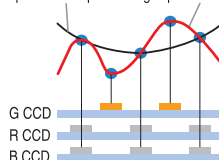

Blue channel sensitivity has been improved approximately 3 dB achieving a better response ratio. Even deep-blue colours can be reproduced with vivid chrominance and significantly reduced noise.

- Panasonic's single-channel transfer system and spatial-offset processing technologies improve signal modulation depth, thus reducing moire.

Output signal gain w/o spatial-offset processing   Output signal gain w/ spatial-offset processing

Spatial-offset processing: Green samples are offset, allowing motion in the object to be more faithfully reproduced.