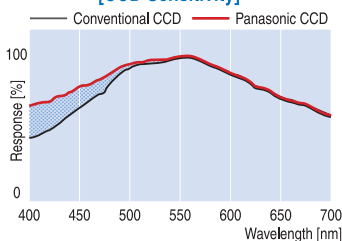

## Multi-format capability with new 2/3-inch CCD in a new-standard HD camera

The 1-mega pixel IT-CCD imaging system offers excellent cost-performance, and the 2/3-inch imaging size is ideal for multi-purpose use. This is a true global camera with HD multi-format capability. Compatible with both 720p and 1080i formats, the AK-HC1500 has a high degree of versatility. It prepares you for taking the next step in HD production.

### HD Multi-format support

1080

60i/59.94i/50i/30p/25p/24p

720

60p/59.94p/50p

- This advanced CCD was developed in-house by Panasonic. The improved on-chip lenses and CCD structure achieve a standard sensitivity of F10.0 at 2,000 lx and a smear level of less than -130 dB.

### [CCD Sensitivity]

Blue channel sensitivity has been improved approximately 3 dB achieving a better response ratio. Even deep-blue colours can be reproduced with vivid chrominance and significantly reduced noise.