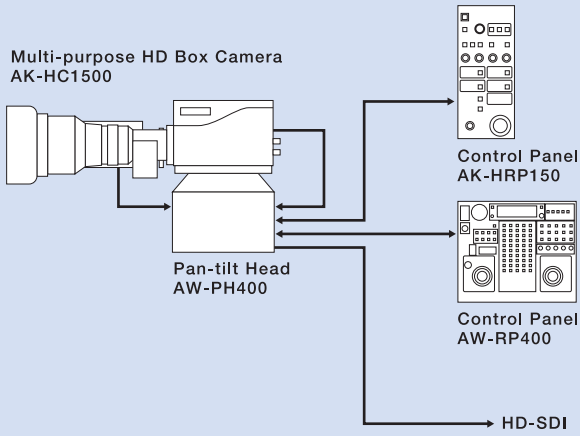

Example of Remote Camera System