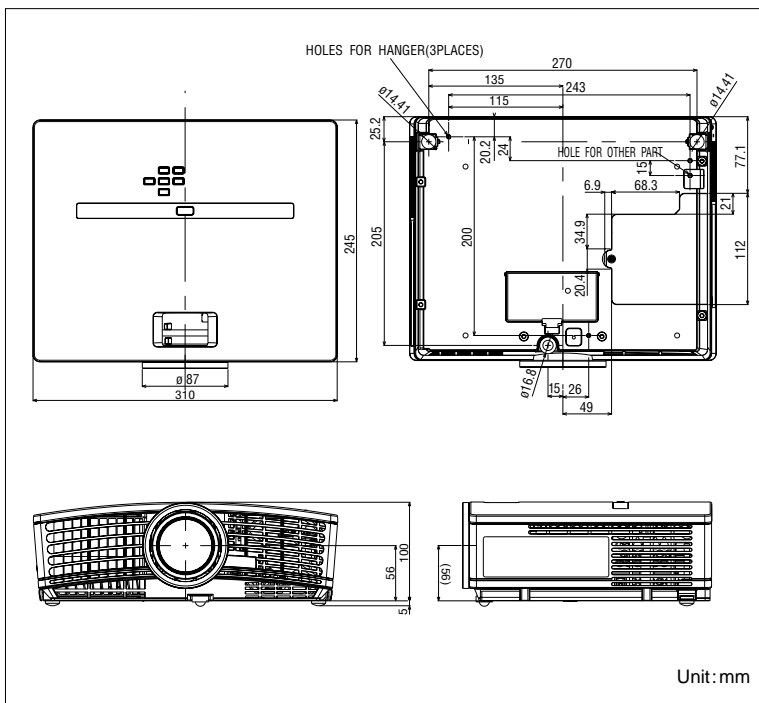

Model	XD490U	XD460U
Display technology	0.7"1-chip DMD chip, 12deg. LVDS, DarkChip3™ with DDP3020	
Resolution	1024 × 768 (total 786,432 pixels), 600 video lines	
Brightness	3000 lm	2600 lm
Contrast	2500 : 1 (on / off)	
Picture size	40" ~ 300" (100" = 3.3m)	
Source lamp	250W (Shut Off Time 2000Hrs) with Low Mode (200W: Shut Off Time 5000Hrs)	
Computer compatibility	640 × 480 ~ 1280 × 1024, True: 1024 × 768, Sync on green available	
Video compatibility	NTSC / NTSC 4.43 / PAL (including PAL - M, N) / SECAM / PAL - 60 Component Video : 480i/p (525i/p), 576i/p (625i/p), 720p (750p 50/60Hz), 1080i (1125i 60Hz), 1080i (1125i 50Hz), 1080i (1250i 50Hz), SCART (RGB + 1Vcomp)	
PC input terminals	DVI-D (with HDCP) × 1, RGB: mini D-sub 15 pin × 2 Audio: Stereo mini jack × 1 (ø 3.5 mm)	
Video input terminals	Video: RCA × 1 + S - video × 1, Audio: RCA (L,R) × 2	
Output terminals	RGB: mini D-sub 15 pin × 1, Audio: Stereo mini jack × 1 (ø 3.5 mm), DC(5V)	
Communication terminals	RS - 232C; 8pin × 1, Mouse ; USB × 1	
Audio speaker	2 W mono	
Fan noise	32dBA (Lamp low mode)	30dBA (Lamp low mode)
Dimensions (W × H × D)	310 × 100 × 245 mm (excluding height adjustment)	
Weight	2.9kg / 6.5lbs	
Power supply	AC100 ~ 120V / 220 - 240V / ±10%, 50 / 60Hz	

Dimensions

Unit: mm

Screen size and Projection distance

As seen from the side

Screen size chart (4:3 aspect ratio)

Screen		Distance from screen (L)(approximate)				Distance from lens axis (Hd)					
Diagonal Size	Width	Height	Max. Zoom	Min. Zoom	Distance from lens axis (Hd)						
inch	cm	inch	cm	inch	m	inch	cm				
40	102	32	81	24	61	51	1.3	62	1.6	2.8	7.2
60	152	48	122	36	91	77	2.0	94	2.4	4.3	10.9
80	203	64	163	48	122	103	2.6	125	3.2	5.7	14.5
100	254	80	203	60	152	130	3.3	157	4.0	7.1	18.1
150	381	120	305	90	229	196	5.0	237	6.0	10.7	27.1
200	508	160	406	120	305	262	6.6	316	8.0	14.2	36.2
250	635	200	508	150	381	327	8.3	-	-	17.8	45.2
300	762	240	610	180	457	393	10.0	-	-	21.4	54.3