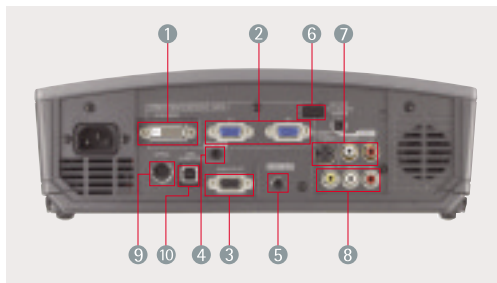

Lavish functions to fully savor the job

- Virtual Lens Shift*1
 - Long Life Lamp for 5000hrs
 - Wall Screen Function*2
- *1: "Virtual lens shift" refers to a feature in which the "lens shift" is not actually mounted on the projector. Instead, this function mobilizes electrical downsizing of the images projected on the screen to move the projected images up and down and left and right.
- *2: With this function, colors are preset to match the wall color, enabling colors to be coordinated with natural shades as with standard screen projection.

XD490U/XD460U MOBILE XGA PROJECTOR

Input and Output Terminals

- ① DVI-D input ⑤ Audio Out ⑧ Composite Video
- ② RGB In × 2 ⑥ Remote IR ⑨ RS-232C
- ③ RGB Out × 1 ⑦ S-Video ⑩ USB
- ④ Audio In

Specifications

Model	XD490U	XD460U
Display technology	0.7"1-chip DMD chip, 12deg. LVDS, DarkChip3™ with DDP3020	
Resolution	1024 × 768 (total 786,432 pixels), 600 video lines	
Brightness	3000 lm	2600 lm
Contrast	2500 : 1 (on / off)	
Picture size	40" ~ 300" (100" = 3.3m)	
Source lamp	250W (Shut Off Time 2000Hrs) with Low Mode (200W: Shut Off Time 5000Hrs)	
Computer compatibility	640 × 480 ~ 1280 × 1024, True: 1024 × 768, Sync on green available	
Video compatibility	NTSC / NTSC 4.43 / PAL (including PAL - M, N) / SECAM / PAL - 60 Component Video : 480i/p (525i/p), 576i/p (625i/p), 720p (750p 50/60Hz), 1080i (1125i 60Hz), 1080i (1125i 50Hz), 1080i (1250i 50Hz), SCART (RGB + 1Vcomp)	
PC input terminals	DVI-D (with HDCP) × 1, RGB: mini D-sub 15 pin × 2 Audio: Stereo mini jack × 1 (ø 3.5 mm)	
Video input terminals	Video: RCA × 1 + S - video × 1, Audio: RCA (L,R) × 2	
Output terminals	RGB: mini D-sub 15 pin × 1, Audio: Stereo mini jack × 1 (ø 3.5 mm), DC(5V)	
Communication terminals	RS - 232C; 8pin × 1, Mouse ; USB × 1	
Audio speaker	2 W mono	
Fan noise	32dBA (Lamp low mode)	30dBA (Lamp low mode)
Dimensions (W × H × D)	310 × 100 × 245 mm (excluding height adjustment)	
Weight	2.9kg / 6.5lbs	
Power supply	AC100 ~ 120V / 220 - 240V / ±10%, 50 / 60Hz	