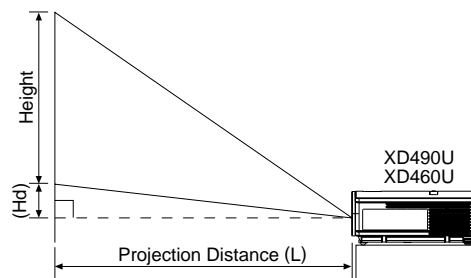

Dimensions

Unit: mm

Screen size and Projection distance

As seen from the side

Screen size chart (4:3 aspect ratio)

Screen		Distance from screen (L)(approximate)				Distance from lens axis (Hd)					
Diagonal Size	Width	Height	Max. Zoom	Min. Zoom	Distance from lens axis (Hd)						
inch	cm	inch	cm	inch	m	inch	cm				
40	102	32	81	24	61	51	1.3	62	1.6	2.8	7.2
60	152	48	122	36	91	77	2.0	94	2.4	4.3	10.9
80	203	64	163	48	122	103	2.6	125	3.2	5.7	14.5
100	254	80	203	60	152	130	3.3	157	4.0	7.1	18.1
150	381	120	305	90	229	196	5.0	237	6.0	10.7	27.1
200	508	160	406	120	305	262	6.6	316	8.0	14.2	36.2
250	635	200	508	150	381	327	8.3	-	-	17.8	45.2
300	762	240	610	180	457	393	10.0	-	-	21.4	54.3