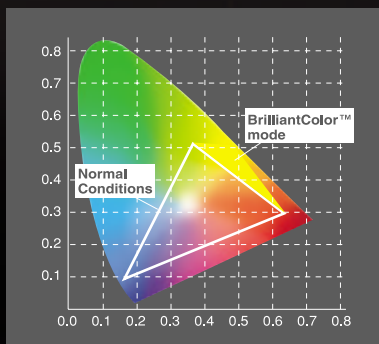

BrilliantColor technology, the ideal choice for radiant images, soft and natural in feel. At Mitsubishi, we've gone the extra mile to develop an original color wheel with Y (yellow) parts, striking a brilliant balance between brightness and color. And with Color Enhancer, our breakthrough image display function, you choose between five distinctive modes, to match the scene being projected.

Color Reproducibility Graph

Fine-detail gradation reproduction

- Newly developed DLP™ data processor (DDP3020)
- High-speed LVDS (low-voltage differential signal) driven
- 10-bit I/P conversion circuit to eliminate pesky jaggies
- DarkChip3™, for high resolution of 1024 × 768

Lavish functions to fully savor the job

- Virtual Lens Shift*1
 - Long Life Lamp for 5000hrs
 - Wall Screen Function*2
- *1: "Virtual lens shift" refers to a feature in which the "lens shift" is not actually mounted on the projector. Instead, this function mobilizes electrical downsizing of the images projected on the screen to move the projected images up and down and left and right.
- *2: With this function, colors are preset to match the wall color, enabling colors to be coordinated with natural shades as with standard screen projection.