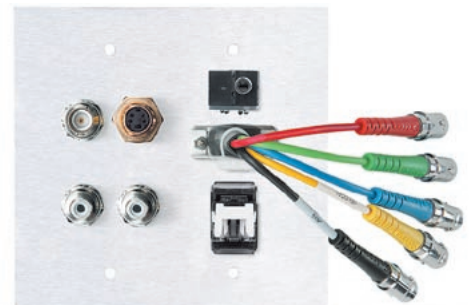

WPB 200 Series

Two-Gang WPB - Wall Plates with Expanded Connectivity

WPB 201 NEW

Two-Gang WPB - Wall Plate with Computer, S-Video, Composite Video, and Stereo Audio Connectors

UNIQUE FEATURES

- Computer video: 15-pin HD female to five BNC on staggered length pigtails 4-8"
- Computer audio: 3.5 mm stereo mini jack barrel
- S-video: 4-pin mini DIN female barrel
- Stereo audio: Two RCA female barrels - red/white
- Composite Video: RCA Female to BNC Female Adapter
- Stereo audio: Two RCA female barrels - red/white

Front

Rear

MODEL	VERSION DESCRIPTION	PART #
WPB 201	Black	60-782-11
WPB 201	White	60-782-21
WPBC 201	Pre-terminated cable assemblies for this wall plate are available in a variety of lengths. See page 222 for more information.	42-094-XX

WPB 202 NEW

Two-Gang WPB - Wall Plate with Computer, S-Video, Composite Video, and Stereo Audio Connectors; CAT 6 RJ 45 Connectors

UNIQUE FEATURES

- Computer video: 15-pin HD female to five BNC on staggered length pigtails 4-8"
- Computer audio: 3.5 mm stereo mini jack barrel
- S-video: 4-pin mini DIN female barrel
- Composite video: RCA female to BNC female adapter
- Stereo audio: Two RCA female barrels - red/white; Shared audio for S-video and composite video
- RJ 45: RJ-45 female to punch down block for CAT 6

Front

Rear

MODEL	VERSION DESCRIPTION	PART #
WPB 202	Black	60-783-11
WPB 202	White	60-783-21
WPBC 202	Pre-terminated cable assemblies for this wall plate are available in a variety of lengths. See page 223 for more information.	42-095-XX