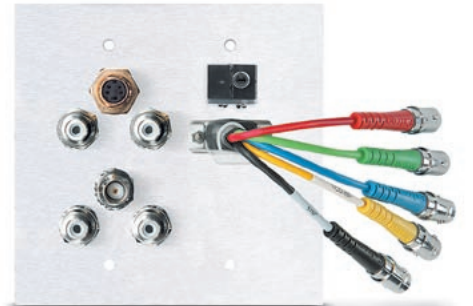

WPB 200 Series

Two-Gang WPB - Wall Plates with Expanded Connectivity

WPB 201 NEW

Two-Gang WPB - Wall Plate with Computer, S-Video, Composite Video, and Stereo Audio Connectors

UNIQUE FEATURES

- Computer video: 15-pin HD female to five BNC on staggered length pigtails 4-8"
- Computer audio: 3.5 mm stereo mini jack barrel
- S-video: 4-pin mini DIN female barrel
- Stereo audio: Two RCA female barrels - red/white
- Composite Video: RCA Female to BNC Female Adapter
- Stereo audio: Two RCA female barrels - red/white

Front

Rear

MODEL	VERSION DESCRIPTION	PART #
WPB 201	Black	60-782-11
WPB 201	White	60-782-21
WPBC 201	Pre-terminated cable assemblies for this wall plate are available in a variety of lengths. See page 222 for more information.	42-094-XX

WPB 202 NEW

Two-Gang WPB - Wall Plate with Computer, S-Video, Composite Video, and Stereo Audio Connectors; CAT 6 RJ 45 Connectors

UNIQUE FEATURES

- Computer video: 15-pin HD female to five BNC on staggered length pigtails 4-8"
- Computer audio: 3.5 mm stereo mini jack barrel
- S-video: 4-pin mini DIN female barrel
- Composite video: RCA female to BNC female adapter
- Stereo audio: Two RCA female barrels - red/white; Shared audio for S-video and composite video
- RJ 45: RJ-45 female to punch down block for CAT 6

Front

Rear

MODEL	VERSION DESCRIPTION	PART #
WPB 202	Black	60-783-11
WPB 202	White	60-783-21
WPBC 202	Pre-terminated cable assemblies for this wall plate are available in a variety of lengths. See page 223 for more information.	42-095-XX