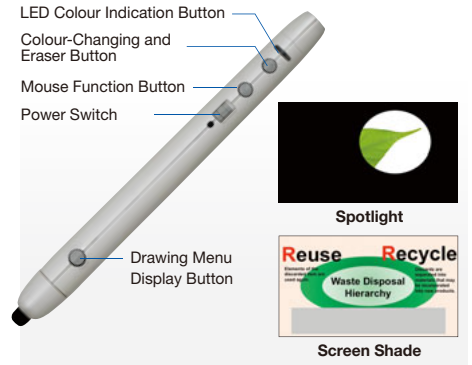

▶ Wireless Connections*³

Easy, large-screen display of PC or tablet data.

High-Speed Drawing/Simultaneous Multiple Drawing

Excellent Writing Ease

A new electronic pen system has been developed that takes advantage of plasma characteristics. The pen's position is directly detected and displayed from the light emitted from each of the Full-HD resolution (1920 x 1080) pixels. This results in fast, smooth, precise writing and drawing.

Simultaneous Writing by Up to 4 People

Because up to 4 pens can be individually recognised, people can write with pens of different colours and thicknesses simultaneously. Only the pen is detected, so there are no errors caused by contact with clothing or hands.

* Will be supported in September 2012 (until then, the maximum will be three pens).

User-friendly Electronic Pen for Easy Writing and Erasing

The special electronic pen has a selector button for easy switching between 4 colours and the erasing function. It can also be combined with application software for a wide variety of operations.

Easy, Wireless Presentations from a PC or Tablet

Wireless Connection of the PC and Display. Cable-Free Design for Flexible Seating Layouts

The data on your PC screen can be easily sent by wireless transmission. And there is no need to switch cables each time the presenter changes. Multiple Transmission Mode allows data from multiple PCs to be shown on a single screen, or the data from one PC to be shown on up to 8 displays.